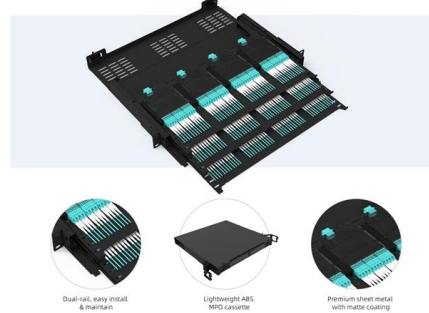

Electrical Code (NEC) Section 318-11 Ampacities of Cables, Rated 2000 Volts or Less, in Cable Trays. (b)

Pre-Terminated Patch Panel

- Standard 19" width
- Max 144 fibers in 1U
- Ultra-High Density Ready