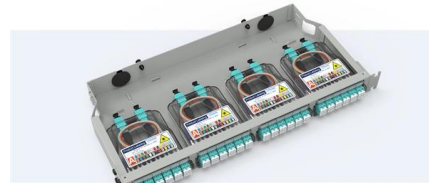

Pre-Terminated Patch Panel

- Multi-application support
- Flexible configuration
- Modular design

Rack PDU Selection Guide: Power Distribution Units for

Explore our comprehensive Rack PDU Selection Guide for server racks. Find the perfect power distribution unit from Eaton for your data center or