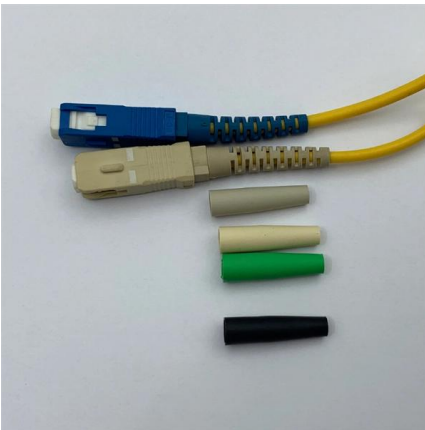

6U Wall Mount Server Rack Cabinet - 19" Network Rack

About this item PROFESSIONAL SERVER RACK CABINET - Wall mount network rack cabinet designed for IT infrastructure installations supporting switches,

8 Best Network Cabinet Trays for Optimal Organization

Navigate the top 8 network cabinet trays that enhance organization and prevent overheating, but which one will best suit your needs? Discover more

StarTech 1U Server Rack Shelf

StarTech 1U Server Rack Shelf - Vented Rack Mount Cantilever Tray for 19" Network Rack & Cabinet, 44lb/20kg, 10" Deep Visit the StarTech Store