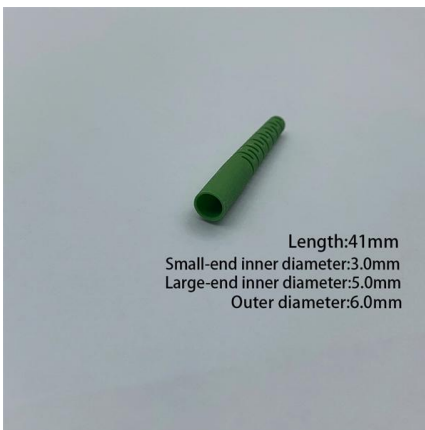

Fiber Optic Patch Panel: A Comprehensive Overview for

Fiber patch panels come in various types to meet specific network needs and are widely used in data centers to organize and manage fiber optic cables.

mpo panel: 2026 Procurement Guide for Data Centers

Evaluate mpo panel architectures, Base-8 configurations, and 800G readiness. Understand crucial buying criteria for high-density fiber networks.

Amphenol Aerospace

Amphenol Aerospace designs and manufactures QPL Mil-spec and custom circular and rectangular electrical and electronic connectors for the military and