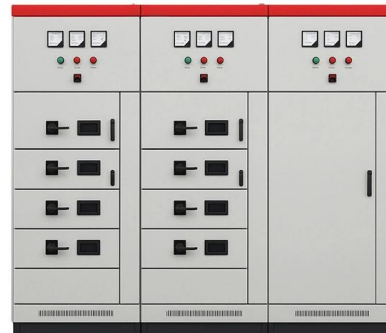

Fiber Optic Cables

Fiber Optic Cables, Adaptors, & Accessories Our extensive offering of fiber optic cables, connectors, cassettes, enclosures, patch cords, cable assemblies, cable