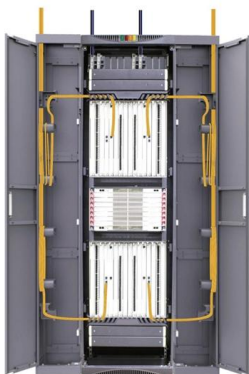

Telecom System Integration and Outdoor Network

Westell is excited to announce our new interactive portal to showcase our brand new fiber FDH Enclosures as well as our longstanding robust Outside Plant

IP55 Weatherproof Enclosures , IP55 Outdoor Aluminum Enclosures

Integrated Outdoor Telecom Cabinet with Air Conditioner (with sandwich panel double-wall structure design) is mainly used for wireless communication base station to house a variety of batteries and

The 4 Best Outdoor Speakers of 2026 , Reviews by

A good set of weather-resistant outdoor speakers can bring year-around delight to a backyard or patio.