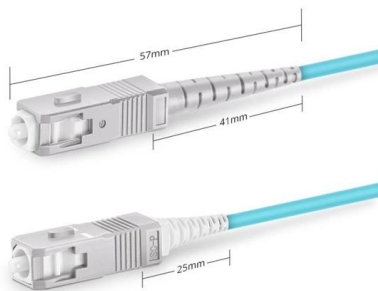

Simplex SC UPC

MTS9000A Integrated Cabinet IP55 Waterproof Telecom Outdoor Cabinet

MTS9000A Integrated Cabinet IP55 offers a robust, waterproof solution for telecom equipment. With 40U space, optional power and battery, it ensures reliable communication., Alibaba