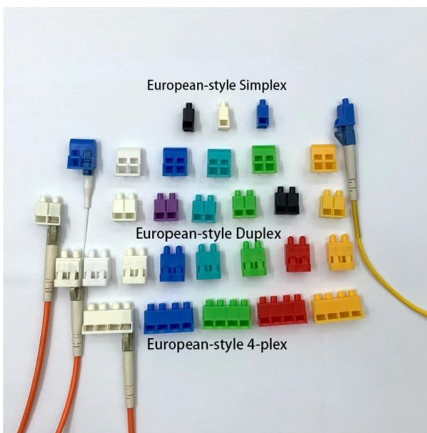

colocation, cloud or connectivity providers in New Zealand,

Auckland Data Centers

Auckland Data Centers Below you will find locations of 33 data centers in Auckland (Auckland), New Zealand. To find other data center locations and colocation,

NZ Modular Construction Market , 2019-2030 , Ken

New Zealand modular construction market valued at USD 1.1 billion, driven by affordable housing demand, sustainability, and tech advancements, with growth

Wholesale IT for IT providers , Datacenter

We provide a wide range of internet connectivity services for small to large businesses. We offer DSL, VDSL, Fibre, Dark Fibre and WAN options. Our VOIP and Voice services are highly configurable and