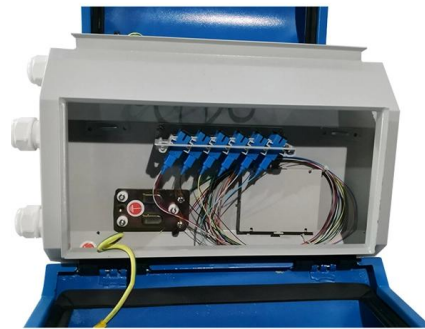

Splice Tray , Splice Box , ST-2D24A , LongXing

The compact splice cassettes designed for simple, cost effective low and mid-sized fiber splicing applications. Each cassette is supplied with splice holders that