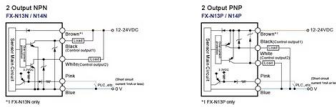

Discover the key features and benefits of a 24 core fiber optic splice closure. Explore the specifications, installation process, and applications. Stay

GAOTek 24 Core Fiber Optic Splice Tray

GAOTek 24 Core Fiber Optic Splice Tray is used for managing optical fibers, storing them, and protecting fiber optic fusions. It is easy to install and move. The splice

24 Core Joint Box High Quality FTTX Fiber Splice Closure ONU

24 Core Joint Box Fiber Optic Splice Closure, also known as a fiber optic junction box or optic joint closure, is a critical component designed for protecting.