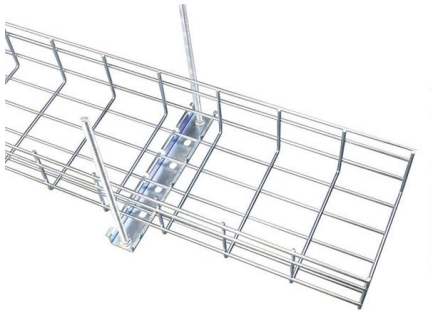

Teubel Temporary Per-Wired Builders Electrical Box with RCD

Meter Boxes for your specific NZ location, All sizes and brands of Switchboards / Distribution Boards / Fuse Boxes. MCBs, RCDs, RCCBs, RCBOs. Mains isolating switches, point of entry boxes. All meet