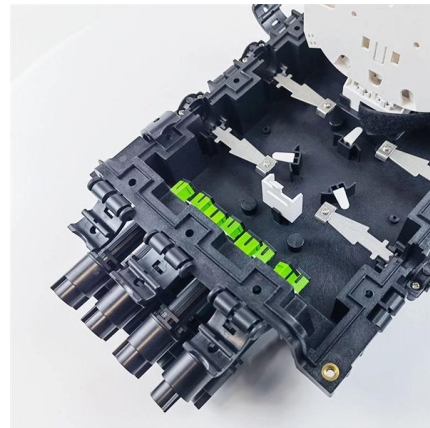

MSS

New Zealand's cable containment systems specialist MSS designs, manufactures, supplies and installs complete cable containment systems for commercial, industrial and infrastructure projects across

Long Span Cable Tray

Long Span Cable Tray The long span cable tray is suitable for long support spans and high cable load capacity, and conforms to the load/span design specified in IEC 61537. The long