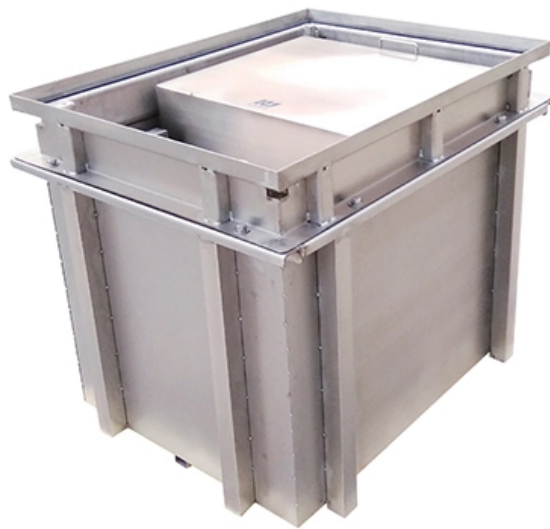

Adam Tas Corridor Energy

New Zealand Long-Span Cable Tray Accessories