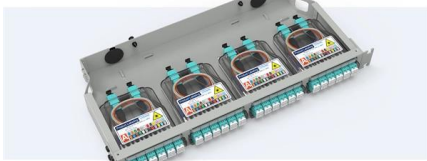

Pre-Terminated Patch Panel

- Multi-application support
- Flexible configuraton
- Modular design

Exact by Design. Exceptional by Output.

S.E.P IP66 stainless enclosures come fitted with ABB or K& N 3-pole switch disconnectors, 2 n/o aux contacts, and a pad-lockable handle. Available from