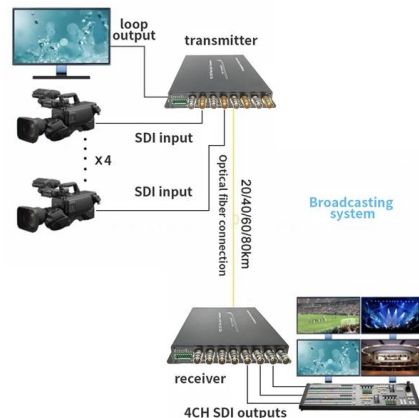

Distribution & Termination Boxes

Shop for Distribution & Termination Boxes from leading brands at PBTech .nz

Outdoor & Indoor Meter Boxes - Built for Performance

Our range includes standard, flush-mounted, powder-coated, and deep surface models, making them ideal for residential, commercial, and industrial applications