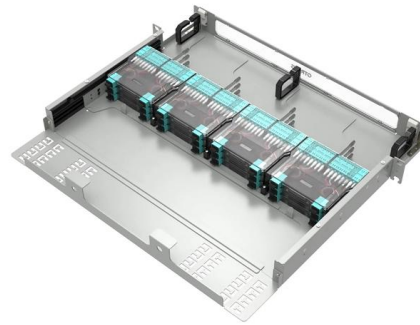

Power Distribution

Electrical Enclosures for Power Distribution including Monarch IP and iLINQ switchboards building systems and Field FC for on site power

Electrical Boxes & Enclosures

Our electrical enclosures got CE, ROHS certificates, have stronger wear resistance, keep your equipment is well protected in harsh environments.