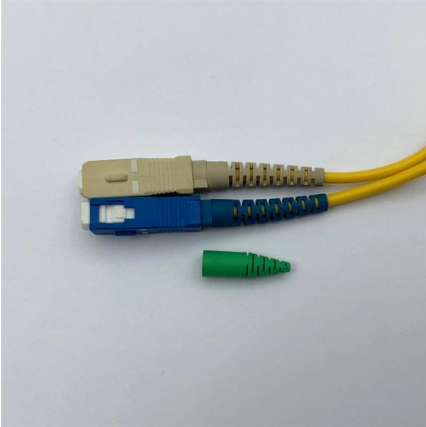

Distribution Boxes

Products Switchgear Lighting Ventilation & Heating Distribution Boxes Circuit Protection Enclosures Industrial Plugs & Sockets Commercial Power About

Terminal Boxes

NHP's NLINE ABS Terminal Box range is a cost-effective solution that is easy to install and customise. The smooth sides and lid are ideal for printing or labelling.