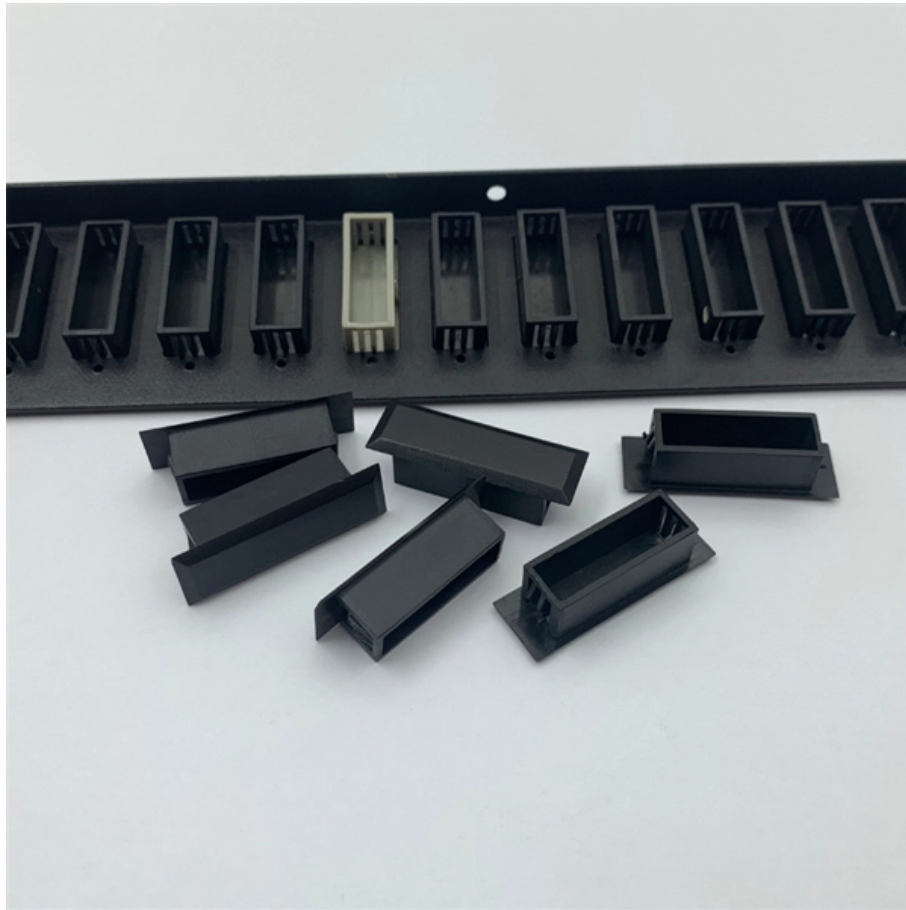

Adam Tas Corridor Energy

New type of electrical distribution box in Belarus

New type of electrical distribution box in Belarus

Belarus Factory Implements Customized Power Distribution Cabinet

CNC Electric recently delivered a customized low-voltage power distribution cabinet to a manufacturing workshop in Belarus, showcasing our expertise in providing tailored electrical solutions for industrial

Power distribution boxes are vital components in electrical systems, providing safe and efficient electricity distribution across various applications. With numerous types available, including

10 Distribution Board Types Explained [May 2026]

What Is an Electrical Distribution Box? A Complete Guide

An electrical distribution box is a centralized unit responsible for distributing electrical power across multiple circuits within various

Distribution Boxes: Types and Functions