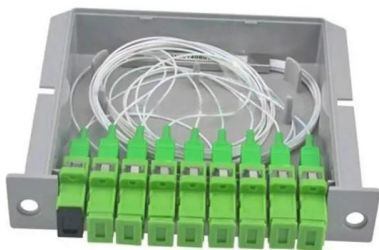

## Power terminal blocks , EPPC , ABB

Hazardous area Power terminal blocks The preferred connection for power and distribution circuits The SNA stud technology terminal blocks are dedicated to the