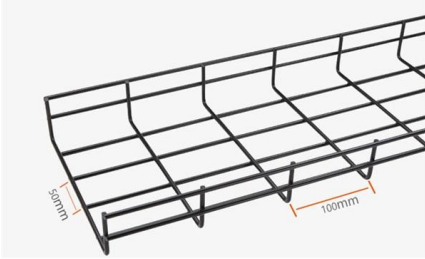

4 Core Wall Mount Fiber Optic Terminal Box for FTTH

The 4 Core Wall Mount Fiber Terminal Box provides secure splicing, termination, and IP65 waterproof protection. Ideal for indoor/outdoor FTTH