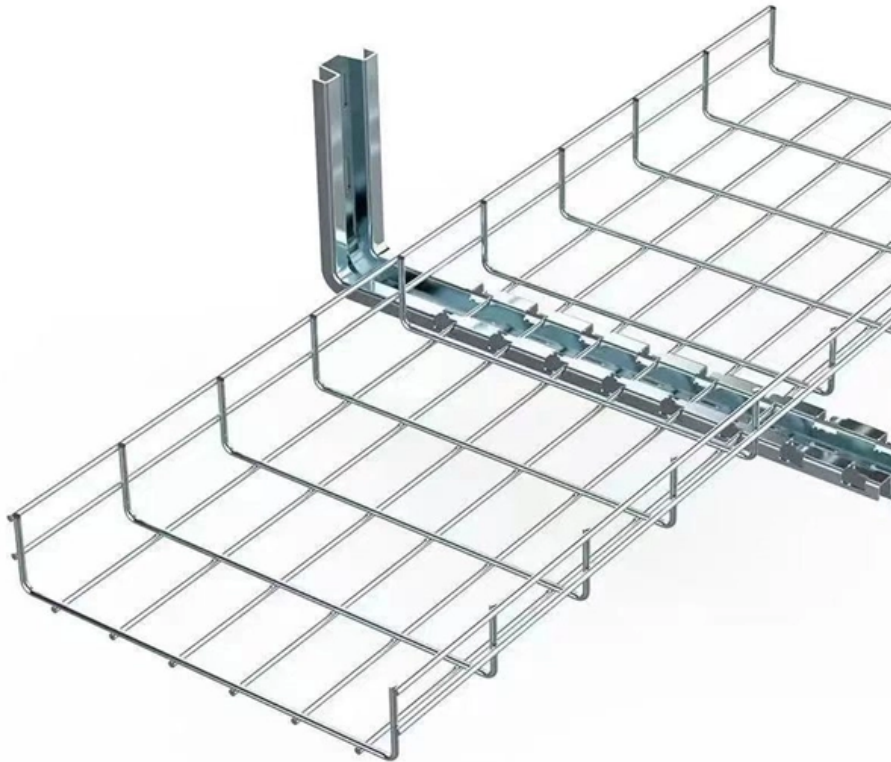

Adam Tas Corridor Energy

Nigerian Optical Cable Terminal Box 4 Cores

Nigerian Optical Cable Terminal Box 4 Cores

Fibre Termination Box 4 Cores FTB Customer Box for FTTH Solutions

Fibre Termination Box 4 Cores FTB Customer Box for FTTH Solutions. A fiber termination box (FTB) is also known as an optical termination box (OTB). It is used in the end termination of residential buildings.

4cores Fiber Terminal box-FTBM104A Fiber termination box (FTB), known as an optical termination box (OTB) as well, is a compact fiber management product of small

HTB8007 4-Core Indoor Fiber Optic Terminal Box - for

DESCRIPTION The HTB8007 4 Fibers Indoor FTTH Fiber Terminal Box is a compact fiber terminal solution designed for FTTx and FTTH

Metal 4 Port Wall Mount Fiber Termination Box for

Description The 4 port wall mount fiber termination box and designed for connecting the optical fiber cable with pigtail to realize splicing and termination within building

Length:33.5mm
Small-end inner diameter:4.0mm
Large-end inner diameter:6.0mm

4 Port SC Fiber Termination Box, 4 Cores Splice

This 100*83*30mm 4 port fttH termination box is sc/lc fiber wall outlet that provides fiber connectivity to your enterprise and home, ideal for wall mount and desktop