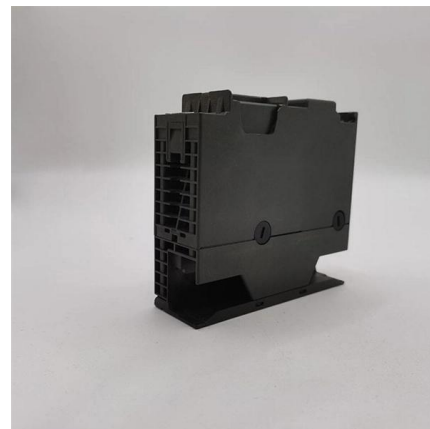

FTTH 24 Core ODF/Patch Panel/Fiber Optic Terminal

Model NO.: Swing Type Rack Mount Fiber Patch
Panel Type: Optical Fiber Distribution Box Wiring
Devices: ODF Certification: ISO, RoHS Condition:
New