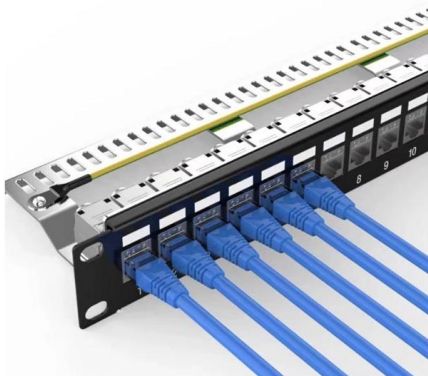

ODF Patch Panel

High-quality guaranty the ODF patch panels own long service life. Anfkom provides a series ODF patch panel with different capacity, 12 cores, 24 cores, 48 cores, 72