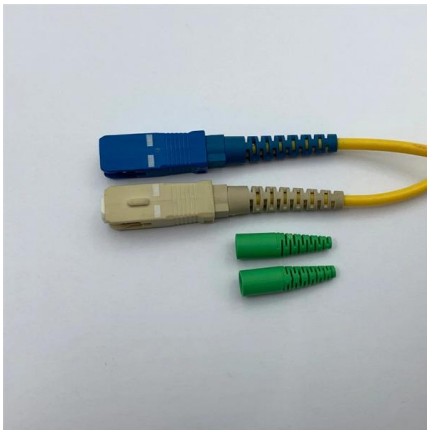

$LITE $COHR $CIEN $AAOI EXECUTIVE OVERVIEW Across the

(Arista Networks) The module market is likely to remain intensely competitive because Chinese vendors continue to scale quickly. LightCounting highlighted record or near-record