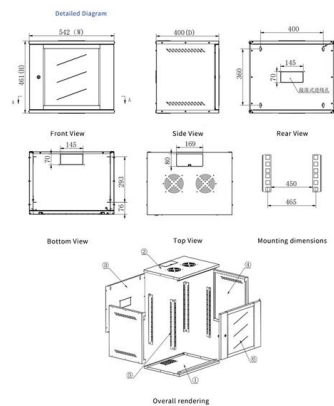

Fiber Panels, Modules & Cassettes

Explore CommScope's efficient and scalable fiber splice panels designed for seamless connectivity. Accommodating LC, SC, and MTP/MPO connectors,

Global IT Products & Network Solutions Provider , Black Box