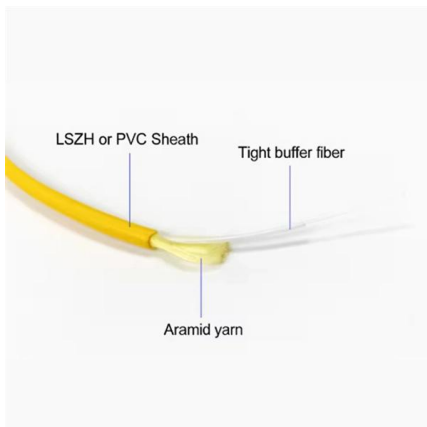

Fiber Patch Panels · netbox-community netbox ·

I have modeled a patch panel that accepts "modules" and have cassettes modeled as modules to plug into those modules in the patch panel. Once I drop a patch