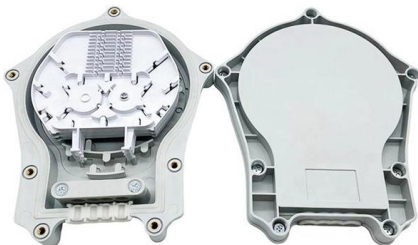

Metal 96 Core Fiber Optic Termination Box is currently being widely used for distributing outdoor optical cable in indoor and outdoor conditions. This 96 Core

Contact Us

For datasheets, pricing, or custom telecom energy solutions, please visit:
<https://koskolong.co.za>