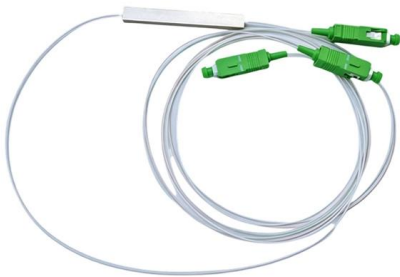

Description: FTTH 24 48 72 96 Cores ODF Cabinet Rack Mount Optical Distribution Frame 1-4U SC LC Fiber Optic Patch Panel ODF-RS-XX is

CORES FIBER

Distribution panel can be flipped up, feeder cable can be placed in a cup-joint way, easy for maintenance and installation Cabinet can be installed by the way of wall-mounted or poled-mounted, suitable for

24 Core Fiber Optic Distribution Box Cabinet, 12 Port

GPDB-S24D plastic fiber cable distribution termination box is used for the

24 Core ODF

Optical Distribution Frame (ODF) is a device used in fiber-optic telecommunications networks to connect, manage and distribute optical fibers from incoming and