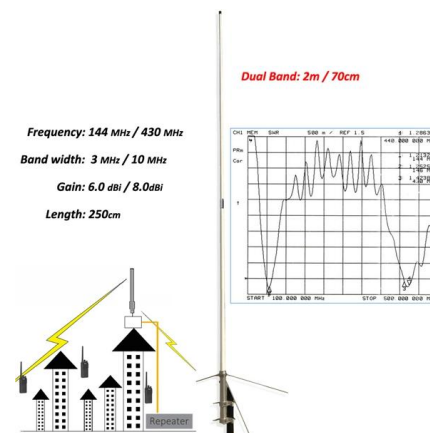

FTTH 1u 2u Outdoor Rack Mount ODF, 4 8 12 24 48 72 96 144 Port Core

ODF unit box is a high-density, high-capacity design product, with good looks generous, reasonable distribution, easy to find, easy management, easy installation and good operational ect. ODF unit box

Outdoor Fiber Optic Cabinet Fiber Distribution Cabinet 144 Core

Fiber optic cabinet, max up to 12/24/48 trays, 12 ports one tray, total 144/288/576 ports, FC or SC adapter can be installed. Optional cabinet material: SMC, stainless steel.