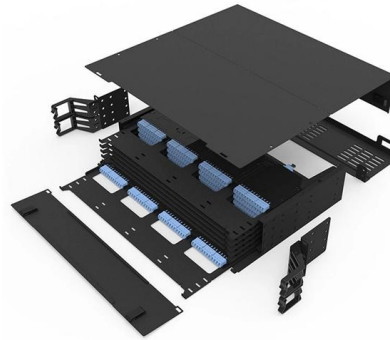

Fiber Optical Distribution Box

It provides a secure point for splicing, branching, distributing, straight-through, or fiber optic termination, preventing environmental hazards such as dust, moisture,

Outdoor Wall Mounted 24 Cores Fiber Optic Distribution

Our main product is Fiber Optic Connector, Fiber Optic Adapter, Fiber Optic Attenuator, Fiber Optic Patch Cord and Fiber Terminal Box, except that, we have

12 Cores Rack Mounted Fiber Optic Terminal Box As distribution box

Buy high quality 12 Cores Rack Mounted Fiber Optic Terminal Box As distribution box FS-

JJ/SC24-12C cables management from China
Fiber Termination Box supplier with free shipping
to worldwide and

FDB-24N3 24-Core Waterproof Durable Fiber Optic Box

The FDB-24N3 is a robust IP55-rated fiber optic distribution box for FTTx networks, supporting 24-core splicing and 4x1:8 tube splitters for reliable indoor/outdoor connectivity.

Optic Fiber Distribution Cabinets