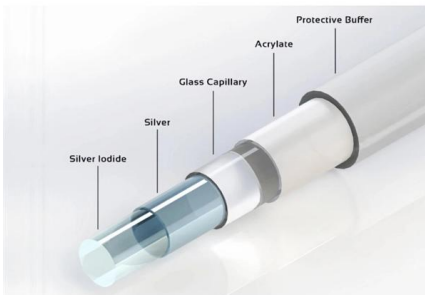

Fiber Distribution Cabinet , Optical Cross-connect

The Cross Connection Cabinet (FDC) provides a secure transition point from the passive optical network (PON) to the subscriber drop for both pre-configured