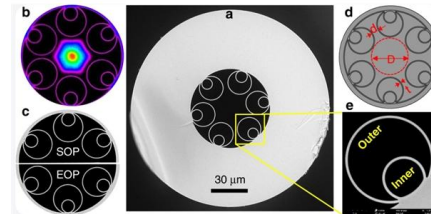

Light source and power meters > OTT resources

A light source and a power meter are required to perform the most important measurement of a fibre optic link, the total insertion loss of that link. Basically, you