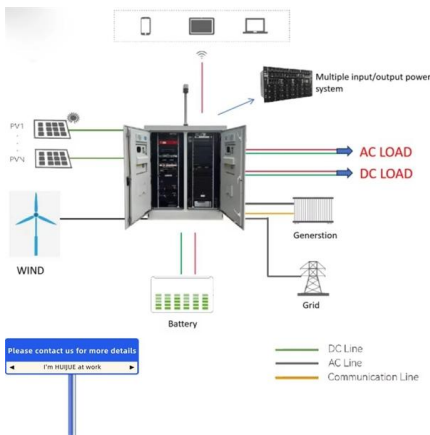

Cabinets - ALL4NET

WM 19? 4U 600x450 (not assembled) 4,750.00
den 5,605.00 den so DDV 3 vo magazin SKU:
16993

FS 4-Slot 4U Modular Chassis Switch for Data Center

A 4U chassis with 4 slots, supports a maximum of 128x 40/100G or 64x 40/100G, 16x 400G high-density full line rate ports, which better meet the demands of bandwidth-intensive applications.

4U Data Center Chassis System

SNI provides 100G and 400G high-speed links' capability, program the switch chip by P4 language, the line cards are the modular design and support hot-swap.