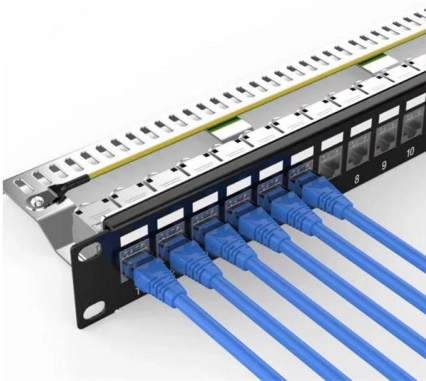

4U Vertical Wall Mount Enclosure, 20.6 inch (525mm) to

The 16-inch rack depth cabinet enables the installation of the equipment closer to the destination while being secured with lockable doors. The 4U vertical wall-mount

Chieftec

Sufficient cooling options with 1x 120mm front and 2x 80mm rear installation of optionally available fans are provided. Two fast USB 3.1

ports in the front panel

4U Server Rack Cabinet, Vertical-Mount, Switch-Depth, Wall-Mount

Because the low-profile cabinet mounts vertically, it extends only eight inches from the wall while housing equipment up to 20 inches deep, including network switches and patch panels.

Choosing the Right Rackmount Server Case: 1U, 2U,