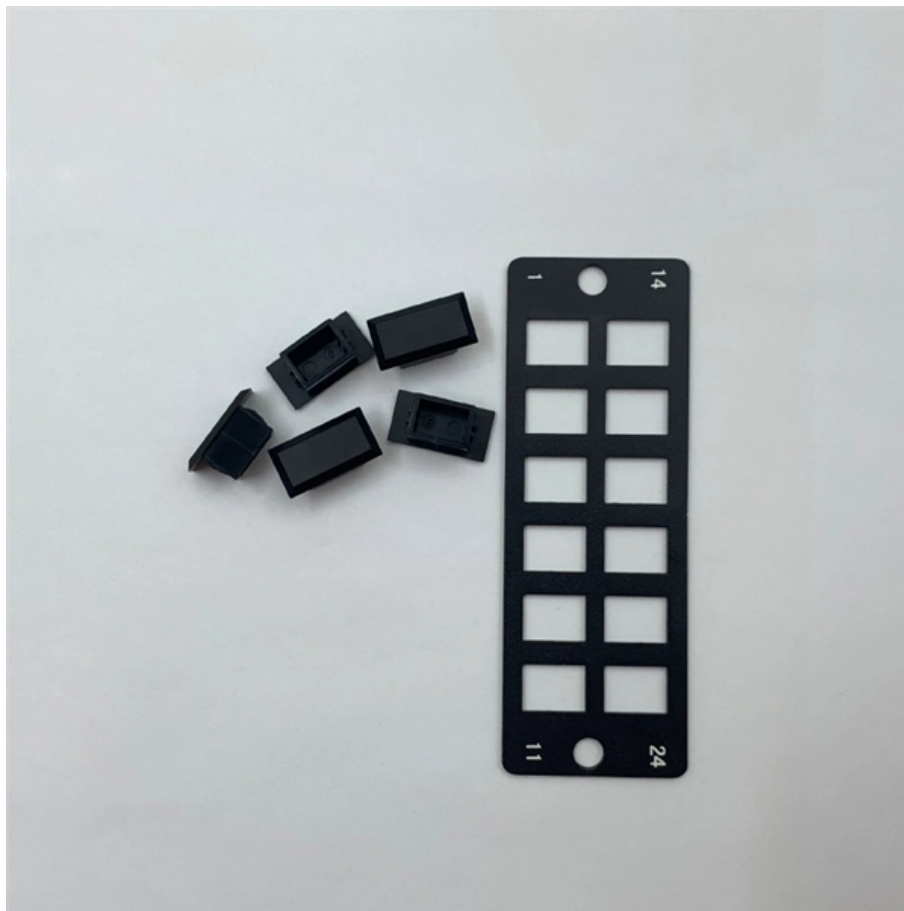

Adam Tas Corridor Energy

Norway Delivery Time for OTN Router SFP