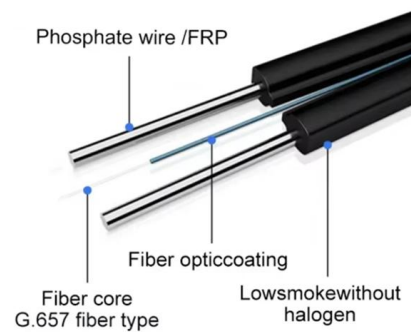

SFP transceivers provide flexible network connections. Understand types, compatibility,

and selection tips every network engineer should know.

Fiberworks

Kjøp Fiberworks - SFP+ transceivermodul - 10GbE, 10Gb Fibre Channel, SDH, OTN - 10GBase-LR, DWDM - LC-enkeltmodus - opp til 80 km - OC-192/STM-64 - 1554.94 nm hos Atea. Gode priser.

SFP Transceivers for OTN and SONET Networks: Overview

SFP transceivers provide the physical layer connection between switches, routers, multiplexers, and optical line terminals. In OTN, SFPs commonly serve as client-side interfaces that