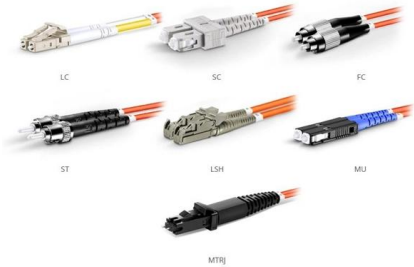

Customs Brokerage

At NORWAY, we are your strategic ally for success in the complex world of customs operations. We have a team of highly qualified and experienced professionals who will provide you with

OM1 Fiber Patch Cable Family