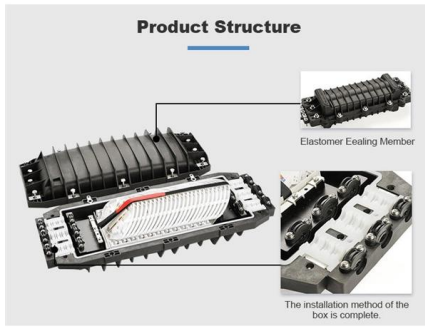

Fiberglass Cable Tray

All cable tray straight sections are available in polyester or vinyl ester resin. Cable tray sections, except for Low Profile Type LC, can be provided with fiberglass