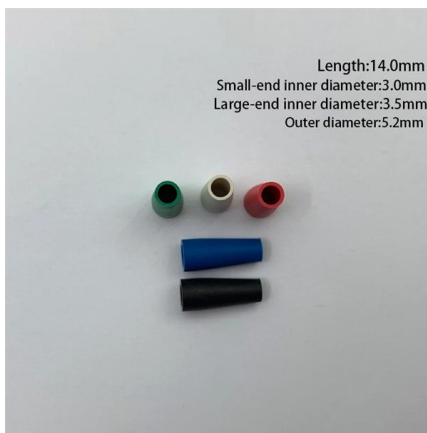

Fiberglass Cable Tray and Ladder Systems

The ICMS Fiberglass Cable Management System is designed for extreme corrosive environments and includes a range of fiberglass cable trays and ladders that are lightweight, corrosion-resistant, and