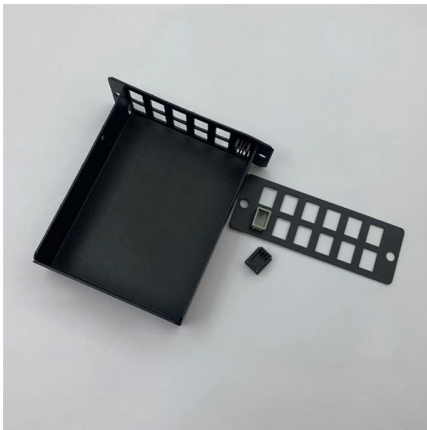

ODF vs. Fiber Patch Panel: Key Differences Explained

Discover the key differences between ODF and fiber patch panels to build efficient, scalable, and well-managed fiber optic networks.

Fiber Optic Patch Panel & ODF , 1U/2U/4U Rack & Wall Mount

A Fiber Optic Patch Panel, also known as an Optical Distribution Frame (ODF) or fiber termination enclosure, is a centralized hardware unit designed to manage, protect, and organize fiber

Comprehensive Comparison: Fiber Patch Panel vs ODF

A fiber optic patch panel (also known as fiber distribution panel, fiber patch bay, optical patch panel, or fiber termination panel) is a modular, rack