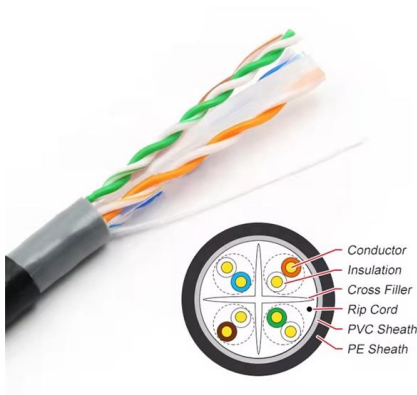

Fiber Optic Patch Panels , Fibertronics, Inc.

Fibertronics, Inc. presents a comprehensive selection of fiber optic patch panels and termination kits, catering to various needs. Choose from configurations including 12 fiber 24 core, 48, 72, and 144