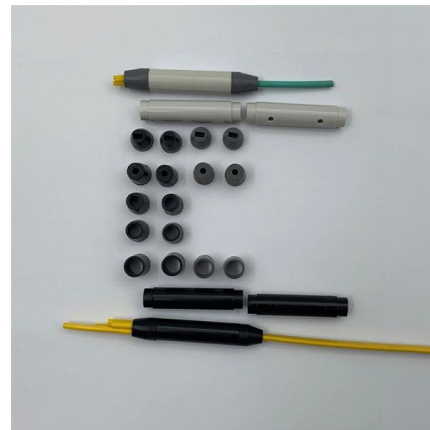

For 1994 Ford F600 LPO HVAC Blower Control Switch 4 Seasons

1994 Ford F600 LPO. 1994 Ford F600 LPO Blower Motor Switch;. Rotary Selector Blower Switch. Switch-Selector /Blower. IMPORTANT: To confirm that this part fits your vehicle, enter your