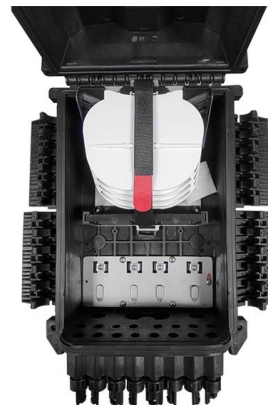

Lefoo Pressure Switch HVAC

Lefoo pressure switch manufactured by Lefoogroup with custom selections, such as water pressure switch, high pressure switch, hvac pressure switch, refrigerant

OCP EMEA 2025: FiberMall Demonstrates 800G

The use of LPO optical modules contributes to overall system power reduction. For instance, compared with current 800G DSP optical modules,