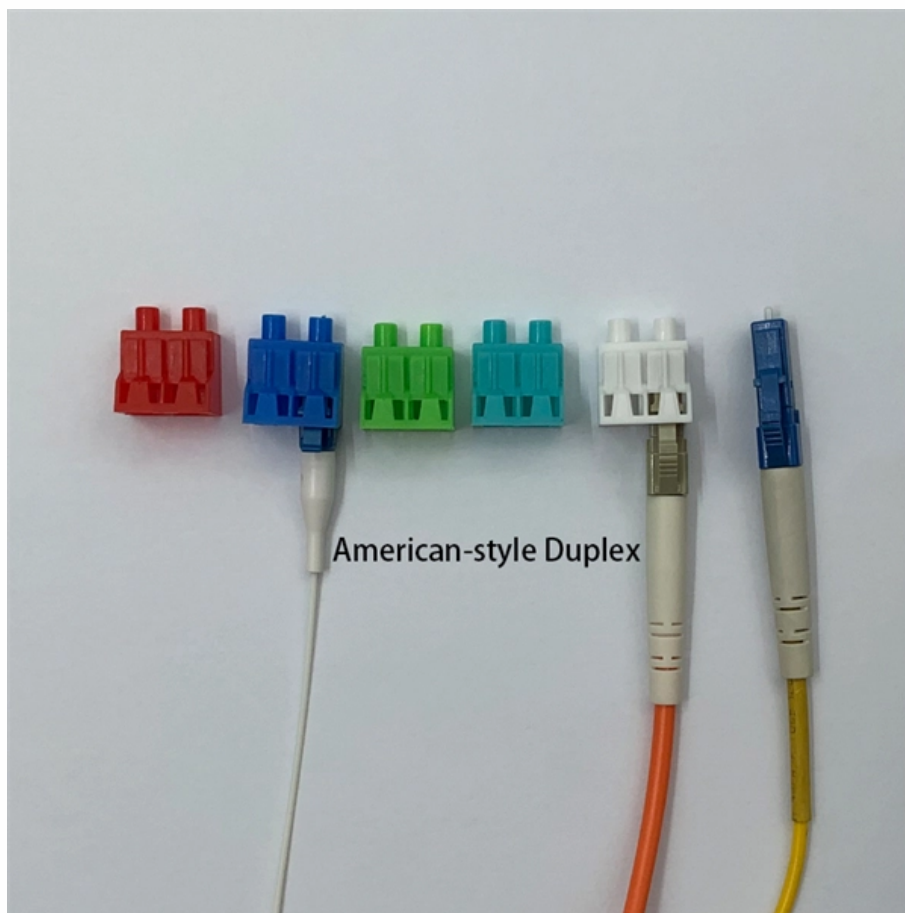

Adam Tas Corridor Energy

OEM Air-Cooled Switch LPO

OEM Air-Cooled Switch LPO

Hot Interconnects: Arista Outlines Pathways to Energy

The design accommodates up to 16 × 2U switch blades with tool-less installation, tightly located liquid quick disconnects, and generous space for cable

LPO Serie

LPO series toggle switches offer a variety of switching functions, SPST, SPDT, DPST, DPDT, and both contact rating of 10A/250VAC, 15A/125VAC and 20A/125VAC are available. [Download PDF](#)

How SwitchAir Channels Cool Air Through Top-of-Rack (TORS)