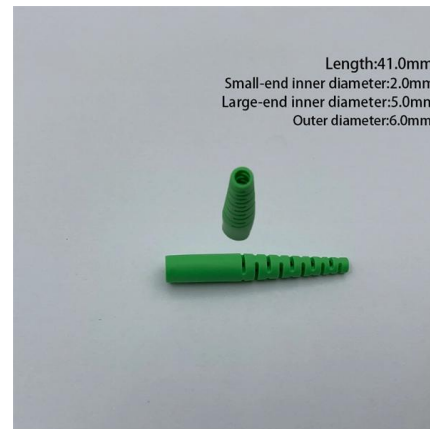

Fiber Patch Panels: A Beginner's Guide , RLH

Fiber optic patch panels are enclosures that act as a distribution hub for fiber cable. A bulk (multi-strand) fiber cable enters the patch panel and then each fiber strand