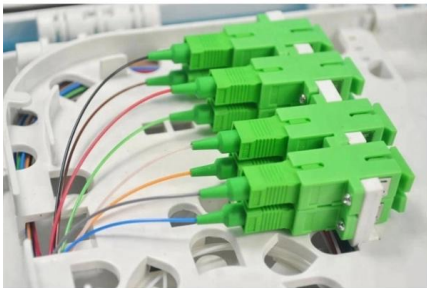

Patch Panels Explained: Types, Benefits, and How They Work

A patch panel, including fiber patch panels and Ethernet patch panels, is a passive network device that centralizes, terminates, and organizes multiple copper or fiber cables. Serving as

Optical Distribution Frame (ODF): What It Is, How It Works, and Why It

Learn about Optical Distribution Frames (ODFs) - fiber optic patch panels that manage, protect, and distribute optical signals. Discover ODF components, types, and their role in data centers and

Fiber Optic Patch Panel

Fiber Optic Patch Panel Fiber optic patch panels are critical components in modern communication systems, providing a structured

and organized way to manage fiber optic cables and connections.

An Optical Distribution Frame (ODF), also known as a fiber optic patch panel, is a specialized hardware unit that centralizes fiber optic cable connections. Acting as a "traffic hub" for light signals, an ODF: