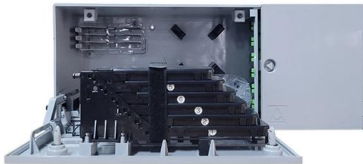

Fiber Optic Patch Panel & ODF , 1U/2U/4U Rack & Wall Mount

View our full range of Fiber Optic Patch Panels to browse available configurations, including Rack Mount, Wall Mount, and High-Density ODF solutions.