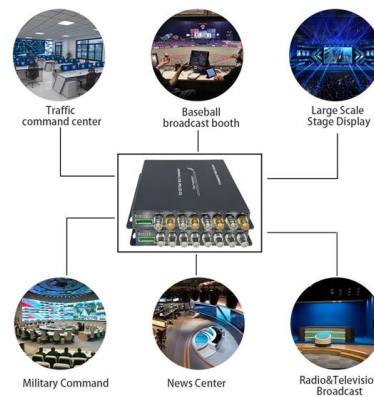

10Gtek Fiber Patch Cable

10Gtek Fiber Patch Cable - LC to LC OM3
10Gb/Gigabit Multi-Mode Jumper Duplex
50/125mm LSZH Fiber Optic Cord for SFP
Transceiver, Aqua, 1-Meter (3.3ft)

5Pack LC to LC Fiber Patch Cable MultiMode, OM3 Patch Cords

Upgrade your network with our OM3 Fiber Patch Cable Duplex Multimode, designed to meet your high-speed and long-distance transmission needs. With OM3, our sfp+ cable is built to handle faster data

Contact Us

For datasheets, pricing, or custom telecom energy solutions, please visit:
<https://koskolong.co.za>