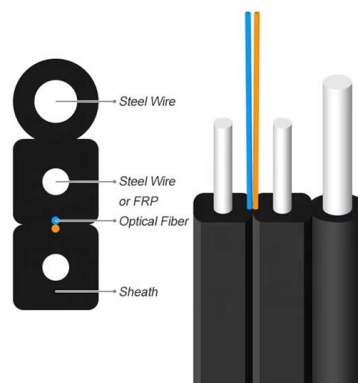

Fibre Optic End Emitting Cables & Fittings

Popular uses for fibre optic end emitting cable with end fittings include feature lighting, architectural lighting features and landscape fixtures. End emitting cable

ADSS OPGW Fiber Optic Cable Hardware

ZMS Cable Supplier is a leading world-class manufacturer in the field of fiber-optic communications. We manufacture and wholesale fiber optic cables in hundreds of countries around the world.