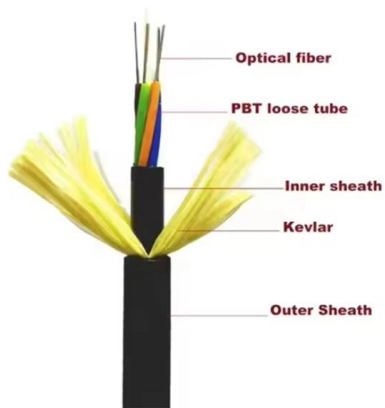

The fiber connector is called a fiber optic or optical fiber connector. It is a precise coupling device that joins fiber optic cables quickly, enabling faster

Fiber Connectors

Fiber Optic Cable Connectors are used to connect two runs of fiber optic cable. The most popular versions include, push-on Square Connectors (SC), snap-in Lucent Connectors (LC), and twist-on

Your Ultimate Guide to ADSS/OPGW Fittings

Explore ADSS/OPGW Fittings: Guide to types, installation, and top hardware like tension clamps & dampers from EPCOM for reliable cable solutions.

OPGW hardware and accessories

AFL EMEA's OPGW hardware solutions for fiber optic cable installations. Our products are designed for durability and reliability in power grid and

Optical Connectors & Fiber Optics Connectors , Radiall

Optical Connectors Radiall's full range of optical interconnect solutions includes standard interfaces, optical termini, optical connectors and custom optical

Fibre Optic Cable & Connector Guide

Choices must be made in selecting fibre optic cables and connectors for high-reliability applications. This white paper provides the knowledge for how to make appropriate selections of fibre optic cable and