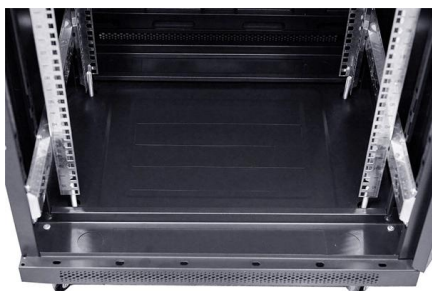

The Different Types of Fiber Optic Distribution Box

The high density MPO/MTP fiber optical distribution box does not require a power supply, and is suitable for 10G, 40G or 100G type LGX distribution boxes, and