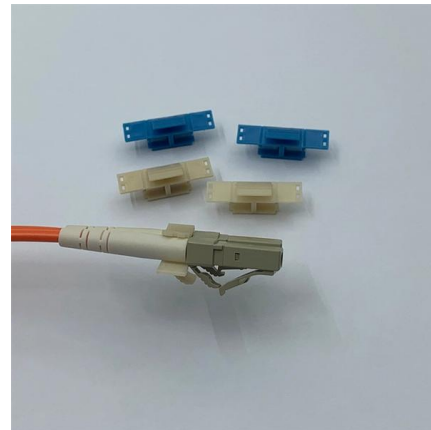

LW-ODB-2B Optical Distribution Box

Description: Optical Distribution Box provides fiber optic cable management for the connection of distribution cables and drop cables at the user access point in fiber