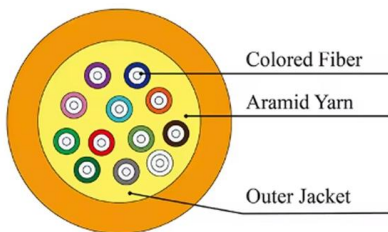

Fiber Distribution Box & Terminal Box , Top-Quality

FTTH Box comply with salt spray test, crush test and temperature cycling under international standard. All are RoHS, and REACH certified to ensure the safety