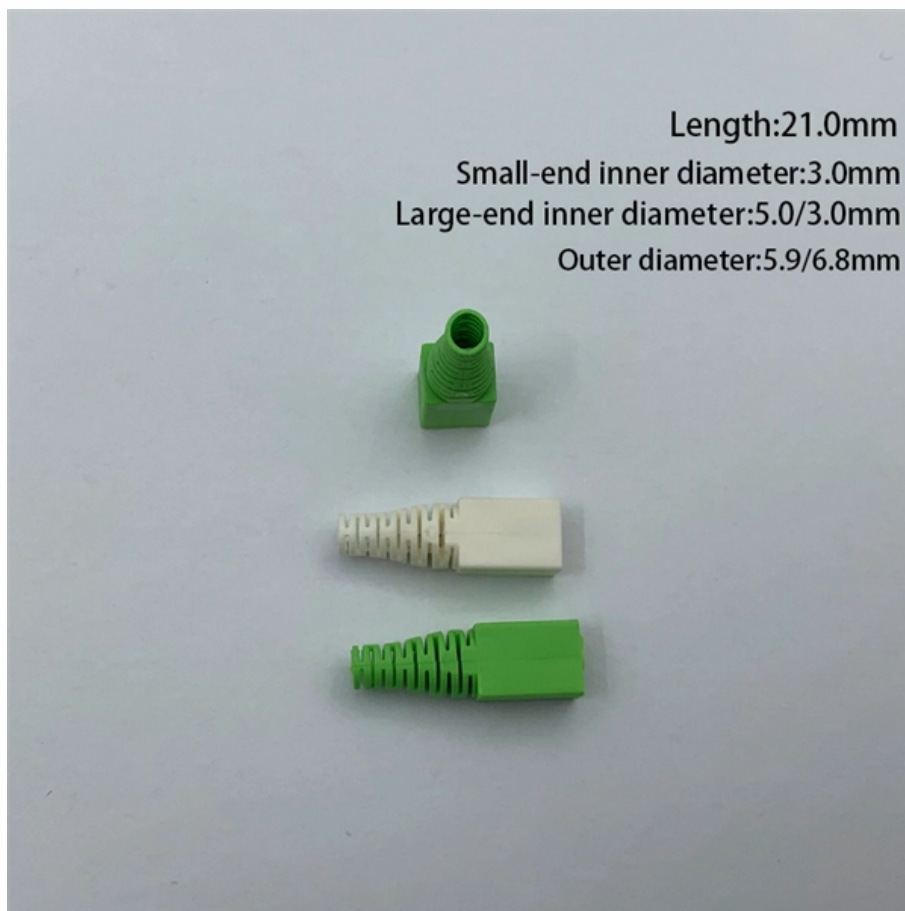

Adam Tas Corridor Energy

Ordinary cable trays 100

Ordinary cable trays 100

Trench medium duty cable tray 100mm x 3m

Looking for a Trench Cable Tray MDT100TR?
Order from Wolseley today - free delivery or click
and collect available nationwide.

100mm Width Ordinary Type Cable Tray Anodized Surface Finish

100mm Width Ordinary Type Cable Tray
Anodized Surface Finish, Find Details and Price
about Ordinary Type Finish Anodized Surface
Finish from 100mm Width Ordinary Type Cable
Tray Anodized

Trench MDT100TR 100mm Medium Duty Cable Tray 3M

Trench MDT100TR 100mm medium duty steel
metal cable tray. Economical, reliable, easy fit
metal cable management solution.

Cable Tray 100mm

Discover 100mm cable trays with perforated
design for superior cable management. CE
certified, hot-dip galvanized steel ensures long-

100mm Cable Tray (2 Inch) - Heavy Duty PG Steel , 3m

Shop 100mm heavy duty cable tray - 3m length, PG steel, 2" wide. Pre-punched, industry standard, Unistrut compatible. Fast UK delivery.

100mm Light Duty Cable Tray - 3 Metre , PG