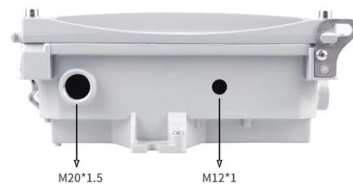

Adam Tas Corridor Energy

Ordinary cable trays 100

Ordinary cable trays 100

Trench medium duty cable tray 100mm x 3m

Looking for a Trench Cable Tray MDT100TR?
Order from Wolseley today - free delivery or click
and collect available nationwide.

Trench MDT100TR 100mm Medium Duty Cable Tray 3M

Trench MDT100TR 100mm medium duty steel
metal cable tray. Economical, reliable, easy fit
metal cable management solution.

Cable Tray 100mm

Discover 100mm cable trays with perforated
design for superior cable management. CE
certified, hot-dip galvanized steel ensures long-