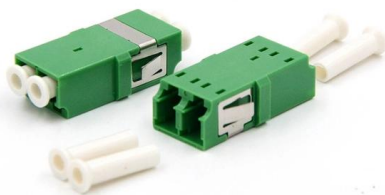

Adam Tas Corridor Energy

Ordinary cable trays 100

Ordinary cable trays 100

Trench medium duty cable tray 100mm x 3m

Looking for a Trench Cable Tray MDT100TR?
Order from Wolseley today - free delivery or click
and collect available nationwide.

Trench MDT100TR 100mm Medium Duty Cable Tray 3M

Trench MDT100TR 100mm medium duty steel
metal cable tray. Economical, reliable, easy fit
metal cable management solution.

Cable Tray 100mm

Discover 100mm cable trays with perforated
design for superior cable management. CE
certified, hot-dip galvanized steel ensures long-

term corrosion resistance in industrial and outdoor environments.

Legrand MRFL100PG Steel Cable Tray

The Swifts MRF Medium Duty Cable Tray from Legrand is engineered for strength and efficiency, making it ideal for use in retail, industrial, and offshore

This 100mm light duty cable tray is a practical and efficient solution for light cable containment and routing. Manufactured from pre-galvanised (PG) steel, it

Unex

Hier sollte eine Beschreibung angezeigt werden, diese Seite lässt dies jedoch nicht zu.