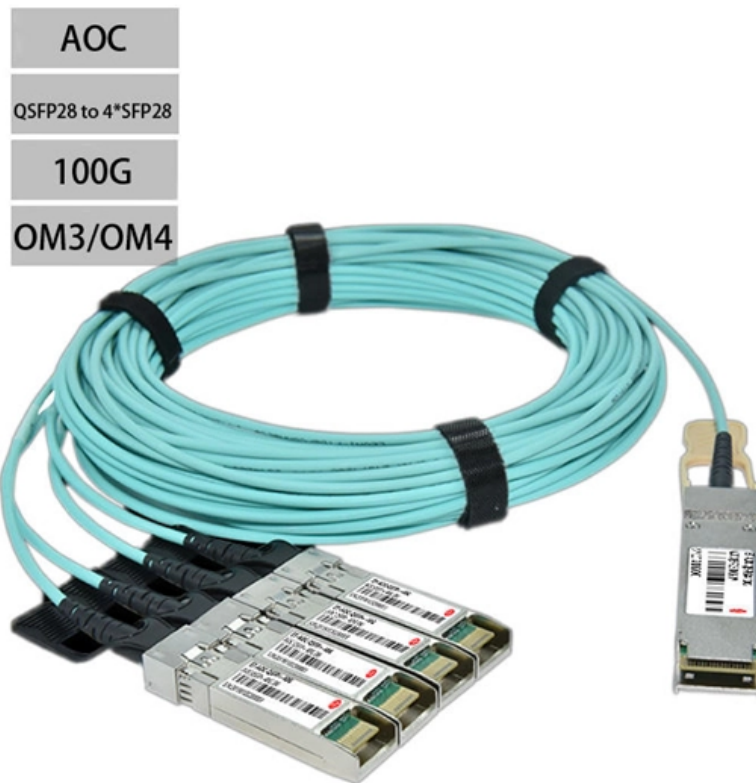

# Original Huawei Core Switch Components

## Original Huawei Core Switch Components

---

### S1700, S2700, S3700, S5700, and S6700 Box Switches Products

It can function as an access switch in an Internet data center (IDC) or a core switch on a campus network. The S6700 has an industry-leading performance and provides up to 24 or 48 line