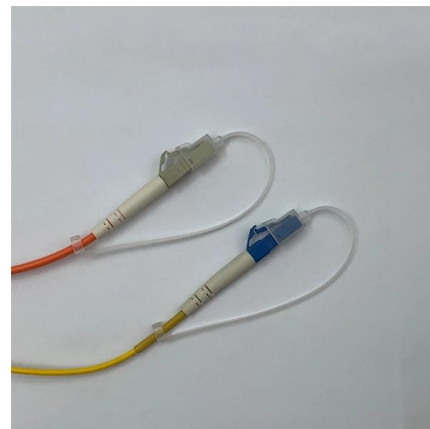

Huawei Enterprise Support Community

We're sorry but web site doesn't work properly without JavaScript enabled. Please enable it to continue. Loading