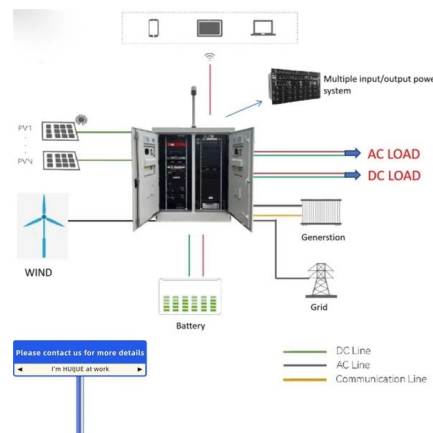

Distribution Box Outdoor Waterproof Stainless Steel Distribution Box

?Wide Application:Electric box is suitable for outdoor applications, Wide Application, such as factories, shopping malls, squares, residential areas, courtyards, exterior wall, telegraph pole, etc.

304 Stainless Steel Distribution Box Custom Outdoor Rainproof Outdoor

304 Stainless Steel Distribution Box Custom Outdoor Rainproof Outdoor Waterproof Control Cabinet, Find Details and Price about Custom Box Stainless Steel Box from 304 Stainless Steel Distribution