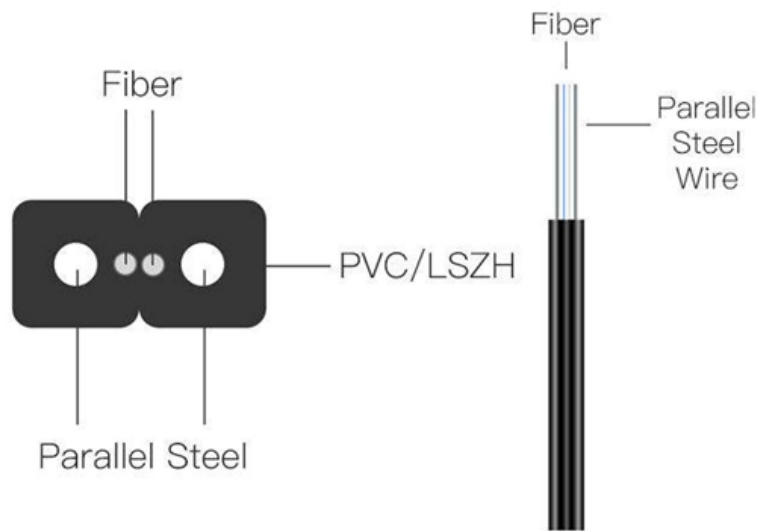

Adam Tas Corridor Energy

Outdoor 304 Stainless Steel Pole Distribution Box

Outdoor 304 Stainless Steel Pole Distribution Box

Outdoor Industrial Waterproof Distribution Box, 304

Built from premium 304 Stainless Steel, this enclosure is the ideal solution for environments where dust, moisture, and corrosive agents threaten equipment