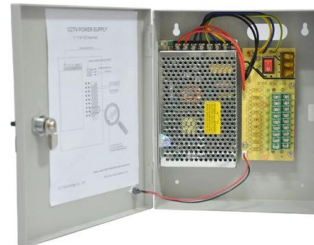

304 stainless steel distribution box outdoor rain-proof

Product details of Original 304 stainless steel distribution box outdoor rain-proof high-voltage junction box control floor cabinet monitoring box Product details of 304