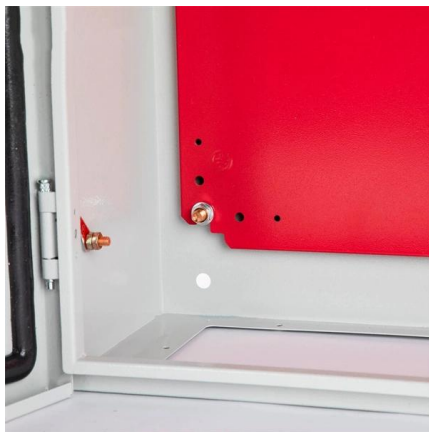

How Much Does Fiber Optic Cable Cost? 2025 Factory

Searching for how much does fiber optic cable costs? Stop guessing. We break down 2025 prices for OS2, OM3, and Armored cables directly from the Wolontek