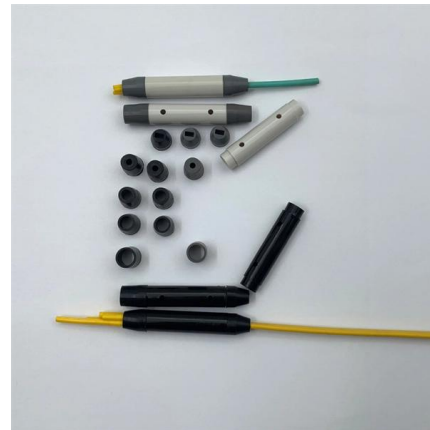

Outdoor AC UPS , Outdoor Backup Power Supply

Supply yourself with backup power in extreme environments using the outdoor AC UPS from TSI Power, ensuring your operations never have to halt.

Smart Power Supply & Uninterruptible Power Supply

Explore smart power supply solutions with uninterruptible power supply (UPS) systems, including modular and integrated UPS, ensuring reliable backup power for data centers.