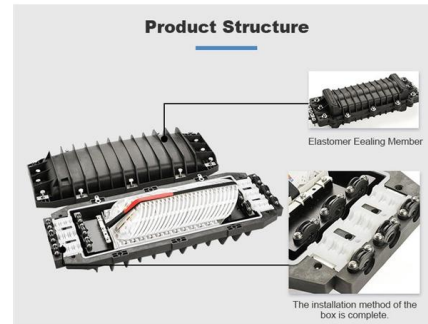

Outdoor Industrial Power , Elephant Power

Whether powering heavy machinery or supporting specialized equipment, this

Outdoor Power Supply Assembly: Key Requirements and Technical

Outdoor power supply systems are the backbone of modern energy infrastructure for industries

like renewable energy, emergency services, and remote operations. Whether you're planning a solar

Outdoor Integrated Power Supply

Built-in AC/DC rectifier module: convert the input 220V AC mains into -48V DC, the total output power is 2000W/3000W/6000W, the conversion peak efficiency is as high as 96%, and it can support external