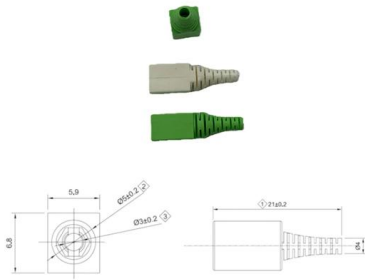

Top Selling Power Stations for 2025: Best Picks & Trends

Discover the top selling power stations of 2025 for home backup, camping, and off-grid living. Explore expert-reviewed models, key brands, and market trends. Click to find your perfect

Outdoor Integrated Power Supply

The low latency, large bandwidth, and multiple access features of the 5G network have resulted in dense sites, increased energy consumption, and increased costs. Tian-Power has specially developed a 5G

Outdoor UPS

Outdoor UPS With over 35 years of experience in the global outdoor market, Alpha is the leader in providing a complete line of AC powering solutions from indoor to rugged outdoor applications. This