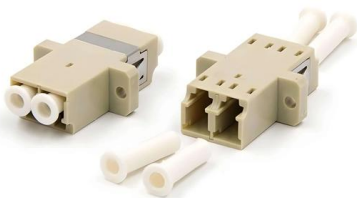

Outdoor AC UPS , Outdoor Backup Power Supply

Supply yourself with backup power in extreme environments using the outdoor AC UPS from TSI Power, ensuring your operations never have to halt.

Smart Power Supply & Uninterruptible Power Supply

Explore smart power supply solutions with uninterruptible power supply (UPS) systems, including modular and integrated UPS, ensuring reliable backup power for data centers.

Flatpack2 Outdoor power system

The Flatpack2 outdoor power system provides solution for the most outdoor demanding applications with total power output up to 36kW DC load in IP55