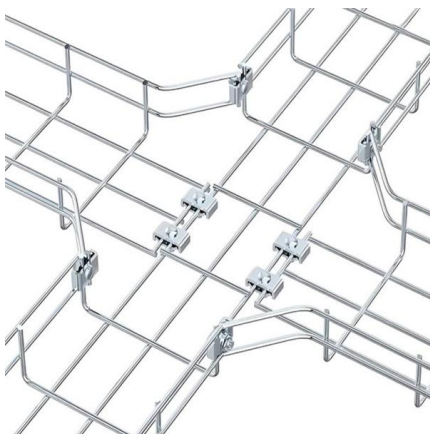

Amazon : Etayson Fiber Optic Outdoor Drop Cable

Product Summary: Etayson Fiber Optic Outdoor Drop Cable 2 Cores, G657A1

How to Choose the Best 12 Core Fiber Optic Cable: A Complete

Learn what to look for in a 12 core fiber optic cable, including types, specs, pricing, and key