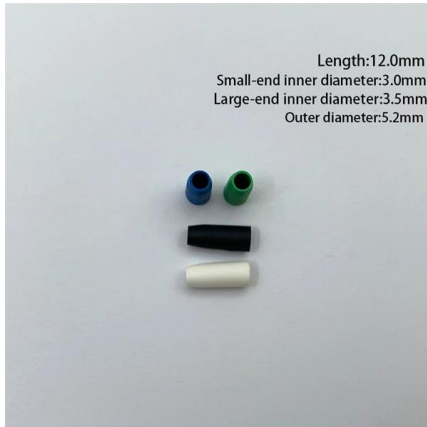

Outdoor Two-Core Single-Mode Fiber Optic Model

Indoor/Outdoor Fiber Optic Cable

Experience seamless, rapid installations with our versatile indoor/outdoor ribbon fiber cable. Ideal for high-density data centers, colocation facilities and vertical

Fiber Optic Patch Cords Guide , Types, Connectors

Optical fiber (core + cladding + coating) Kevlar yarn (aramid) - strength member Outer jacket - PVC / LSZH / OFNR / OFNP / CPR (Euroclass)