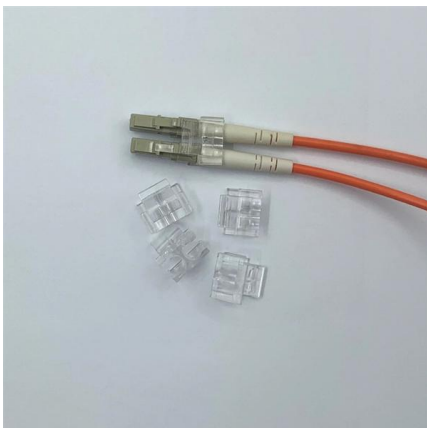

Sicherungskasten

Whether you are looking for a set of components for the control of industrial systems or material for safe power distribution and reliable electrical installation in the hobby garage.