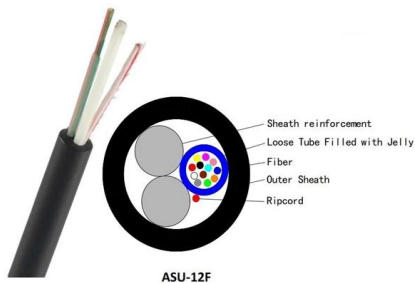

Outdoor Power Distribution & Circuit Protection at

Find Outdoor power distribution & circuit protection at Lowe's today. Shop power distribution & circuit protection and a variety of electrical products online at

Product parameters