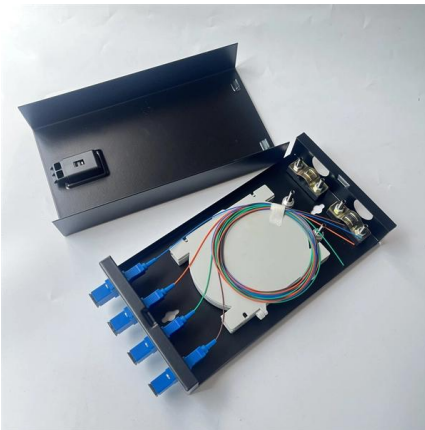

Amazon : Power Distribution Box

Browse power distribution boxes with circuit breaker protection and multiple outlet configurations. Shop durable solutions for

construction and emergency use.

Power Distribution Box, 110V Electricity Meter Electrical

Product Summary: Power Distribution Box, 110V Electricity Meter Electrical Box with NEMA 5-20 Power Outlet Pane, IP54 Electrical Breaker Socket Distribution Box

Metal Weatherproof Meter Distribution Box (Outdoor)

Durable weatherproof meter distribution box for 63A, 100/200A, and 500A fuse units and MCBs, designed for safe and reliable power distribution in outdoor industrial

Power Distribution Box, 110V 80A Electricity Meter Box with NEMA 5