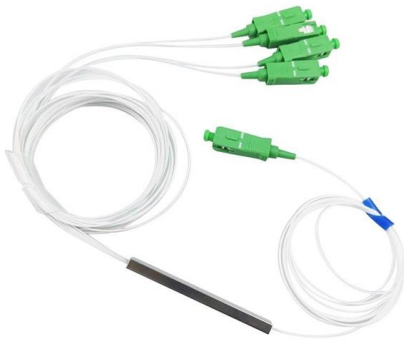

DIY: How to Build a Large Package Shelter

It's the holiday season, so that means it's package delivery season! Many reasons could impact your package delivery, including long driveways,