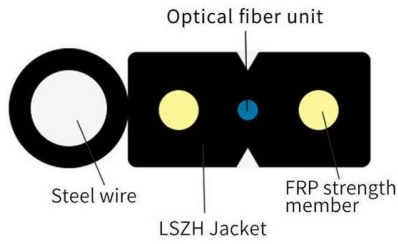

High-Voltage Power Modules for EV 48V PDNs

Home Resource Library Articles High-voltage power modules for ev 48V pdns IEEE Article High-voltage bus converter power modules for electric vehicle 48V power

Industrial DC Power System

d.c. power system package for small industrial applications that require a compact, efficient, reliable and flexible 48V d.c. power back-up solution.

DC 48V Waterproof 60W Power Supply

DC48V Waterproof 60W Power Supply provides economic way for DC 48V outdoor Ethernet devices supplying with 60W output power via convenient and easy