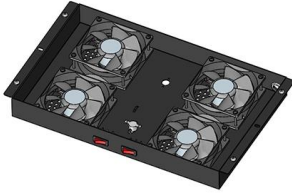

48V Solar Power Systems: Your Guide to Off-Grid Living

Want more power from your solar system? Learn why 48V is the smart choice! Our simple guide shows you how to get started with off-grid living.

Contact Us

For datasheets, pricing, or custom telecom energy solutions, please visit:
<https://koskolong.co.za>