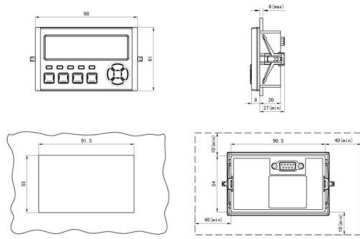

5G Base Station 48V Rectifier Outdoor Power Supply