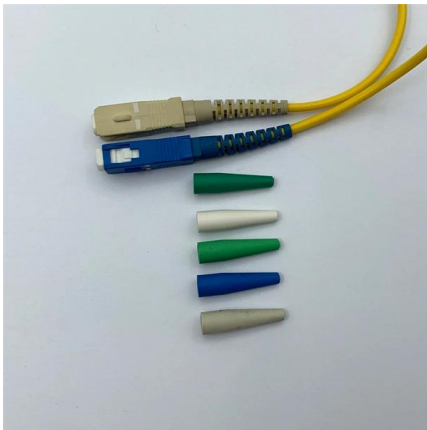

Outdoor Electrical Boxes , McMaster-Carr

Choose from our selection of outdoor electrical boxes, including outlet boxes and covers, weatherproof outlet boxes and covers, and more. Same and Next Day Delivery.

Electrical Enclosure Mounting Brackets

Shop MISUMI for all your Electrical Enclosure Mounting Brackets and Enclosure Parts needs. MISUMI offers free CAD download, short lead times, competitive pricing, and no minimum order quantity.

Etokfoks Stainless Steel Pole Mount Bracket Kit with

You can use it for outdoor or indoor electrical enclosures and outlet boxes. Installation is a breeze as it includes a full set of hardware and two different