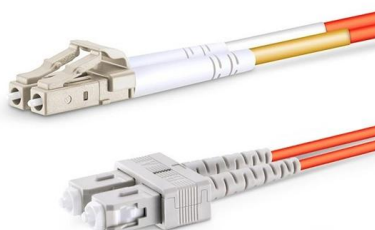

QILIPSU Junction Box IP67 Waterproof Plastic Electrical

QILIPSU Junction Box IP67 Waterproof Plastic Electrical Enclosure Outdoor Weatherproof Project Electric Box with Mounting Plate, Wall Brackets, Hinged