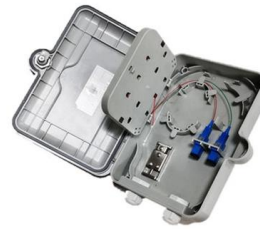

Outdoor

Get free shipping on qualified Outdoor Boxes & Brackets products or Buy Online Pick Up in Store today in the Electrical Department.