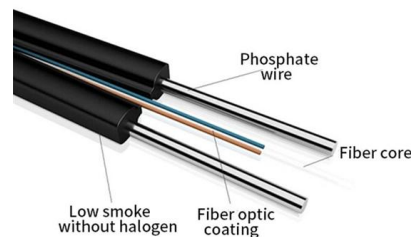

Mounting Bracket

Get free shipping on qualified Mounting Bracket Electrical Panels & Protective Devices products or Buy Online Pick Up in Store today in the Electrical Department.