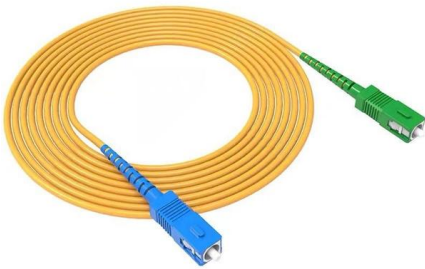

Outdoor mounting bracket for electrical distribution box