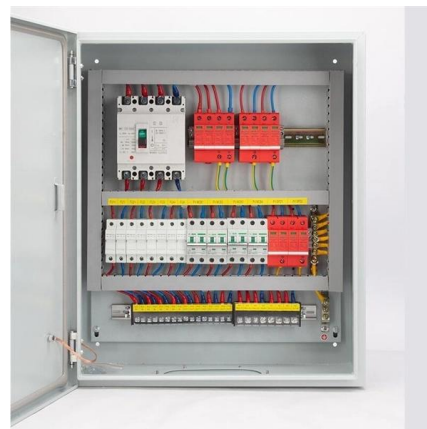

Power Qubes , Power Temp Systems

Power Qubes 50amp to 400 amp power
distribution boxes available in rubber or powder-
coated aluminum enclosures. These portable
power distribution boxes are designed as NEMA
Type 3R