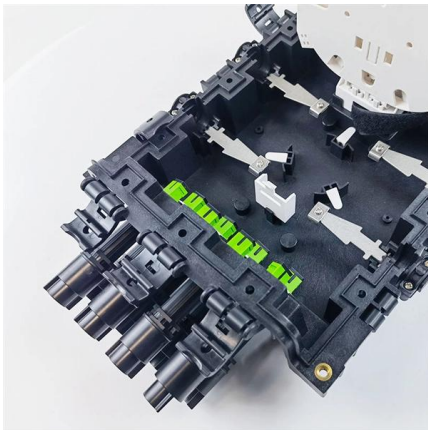

Amazon : Outdoor Switch Box

Amazon : outdoor switch box ELEGRP Outdoor GFCI Outlet with in Use Cover and Box Kit, 1 Gang, 20 Amp TRWR Self-Test GFI Receptacle, Extra Duty Metallic Electrical Outlet Box, Lockable in Use