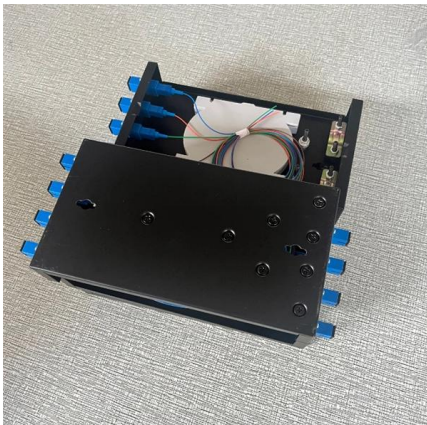

Custom Electric Distribution Box Metal Enclosure Outdoor Electrical

Custom Electric Distribution Box Metal Enclosure Outdoor Electrical Distribution Cabinet Power Supply Box for Industry is a crucial component of electrical systems, playing a vital role in safe and efficient

Champion Power Distribution Box Mfr# 201174

The Champion Power distribution box boasts a heavy duty steel frame and a powder coated finish that ensures durability and longevity. It features six 120V GFCI-protected duplex outlets (5-20R) and one

Outdoor Power Distribution Boxes

An outdoor power distribution box is a crucial component in electrical infrastructure, designed to safely distribute electricity in external environments. These enclosures protect internal circuitry from

Steel Electrical Junction Box, Indoor& Outdoor Electrical

About this item THICK STEEL ELECTRICAL BOX:
The electrical box is made of thick cold-rolled steel plate, and the overall paint protection, durable structure,