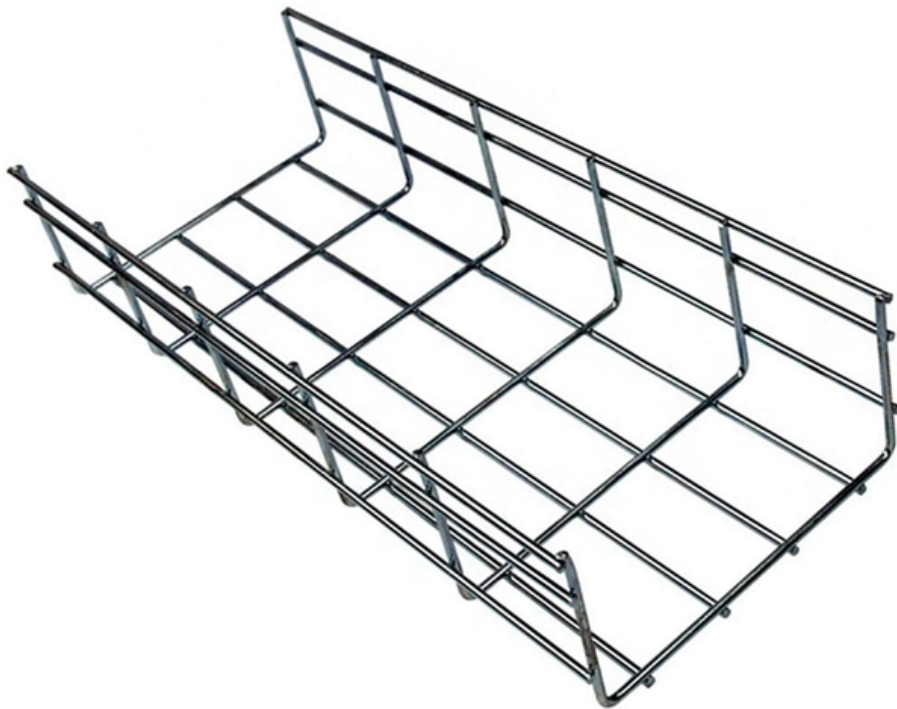

Adam Tas Corridor Energy

Outdoor power distribution box steel frame

Outdoor power distribution box steel frame

Outdoor Distribution Box to Construction Site , Vililong

This project features a custom outdoor electrical distribution cabinet designed for construction site power systems. The enclosure is manufactured

Distribution Box price in Pakistan - Powerhouse Express

A distribution box, also known as a distribution board, is a critical component in any electrical setup. It functions as a hub that houses circuit breakers, switches, and

Custom Electric Distribution Box Metal Enclosure Outdoor Electrical

Custom Electric Distribution Box Metal Enclosure Outdoor Electrical Distribution Cabinet Power Supply Box for Industry is a crucial component of electrical systems, playing a vital role in safe and efficient

Power Distribution , Outdoor Power Units & Bollards , Kent Stainless

Outdoor In Ground Weatherproof Power boxes and Freestanding Power Bollards are all made from grade 316L stainless steel and ideal for food markets, stadiums, and any event with temporary