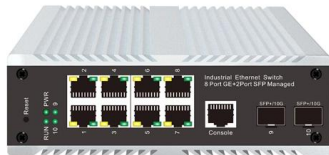

Steel Electrical Junction Box, Indoor& Outdoor Electrical

About this item THICK STEEL ELECTRICAL BOX:
The electrical box is made of thick cold-rolled steel plate, and the overall paint protection, durable structure,