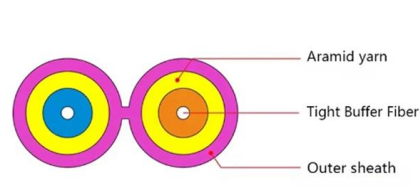

Contact Us

For datasheets, pricing, or custom telecom energy solutions, please visit:
<https://koskolong.co.za>