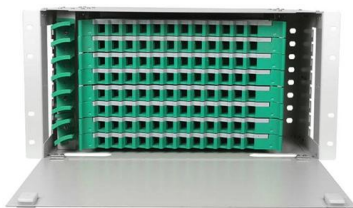

PDU Modular Power Distribution Units Manufacturer

IPDU-20C13-4C19 Remote monitor smart power distribution unit rack cabinet PDU-AC16 32 Ports 1.5U Rack Mount GaN PDU Power Strip SIPDU-8C19-16A Single

Power Distribution Units (PDU) Selection Guide: Types,

Power distribution units (PDUs) have an electrical input and several outputs, often as electrical outlets, for powering multiple devices. They typically contain features

Gcabling® Rack PDU , Intelligent & Basic Power

Gcabling is dedicated to delivering safe and efficient power management solutions for modern data centers and enterprise server rooms. We offer a comprehensive

Gcabling PDU Power Distribution Unit

These products are designed to meet the specific requirements of the project, ensuring cleaner, more reliable, safe, professional, and aesthetically