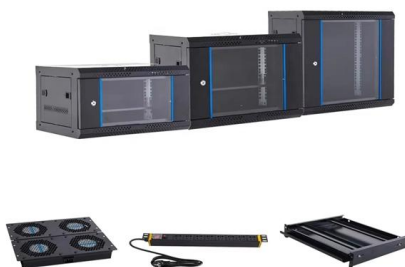

applications for PON, GPON and 5G networks.
The engineered

What is Rack PDU and Types

What is Rack PDU? PDU (Power Distribution Unit) is a device that manages and distributes power for network devices installed in cabinets. It has

FTTH Outdoor Distribution Cabinet 12U 19" IP54 IK10

Weatherproof cabinet SZK 12U is a mechanical cover for telecommunication equipment. It is made of steel sheet in light grey colour, thick structure and it is

What is a PDU (Power Distribution Unit)

If you want to know what a PDU is we have all the answers. Learn all about cabinet PDUs, advanced PDUs, APC PDUs, Eaton PDUs and Tripp Lite PDUs.