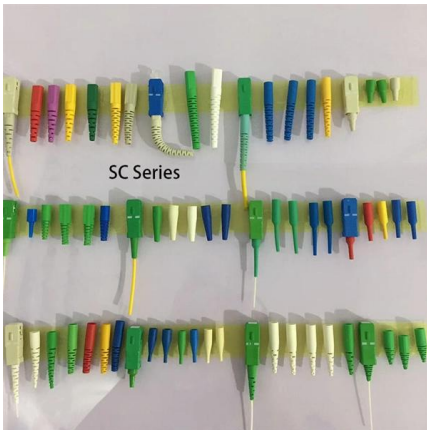

Waterproof smart pv-ess integrated cabinet for palau power grid

SP-JP intelligent low-voltage integrated distribution box is a distribution transformer integrated distribution cabinet integrating power distribution, EnSmart Power 's Smart ESS 150/300 is an All