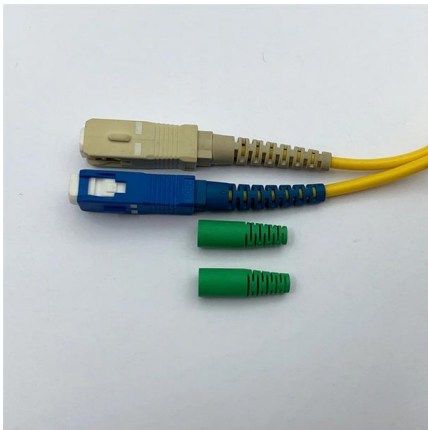

The cable tray is composed of brackets, supporting arms and installation accessories.