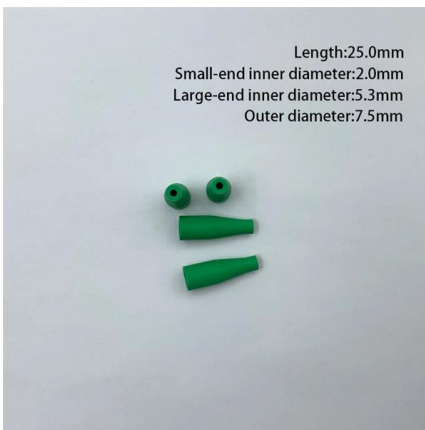

Heavy Duty Xqj-T2-01 Ladder Cable Tray with China

Heavy Duty Xqj-T2-01 Ladder Cable Tray with China Manufacture Product feature 1. As a new type of cable tray, this series is the second