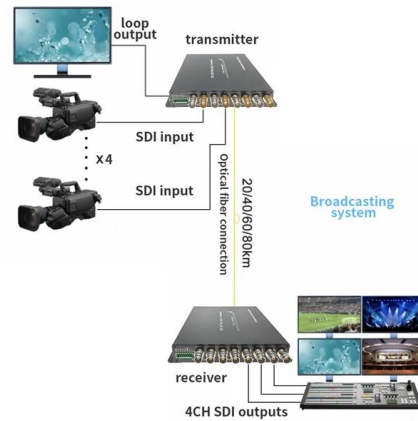

Tray Type Cable Tray XQJ Model

Our Tray Type Cable Tray XQJ Model is a robust, enclosed cable management solution designed to organize and protect electrical wiring in industrial and commercial environments. Its solid-bottom tray