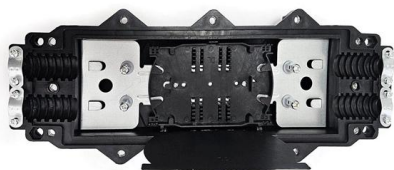

Corbel XQJ-TB-01A

Type specification B -TB-01A 200×100 220
300×100 320 400×100 430 500×150 430
600×150 630 700×150 730 800×200 830