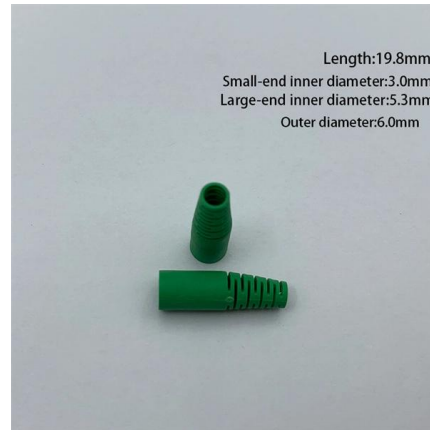

Perforated Cable Tray In Palau

If you are searching for Perforated Cable Tray in Palau, Brilltech Engineers Pvt. Ltd. is a trusted brand that you can rely on. We have a well-equipped manufacturing unit with all the advanced resources to