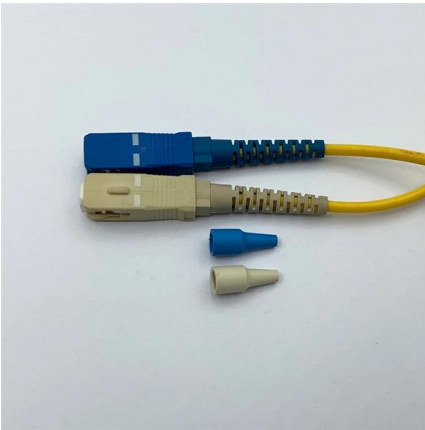

Cable Trays System

5 Items Show 25 50 75 100 per page Sort By Cable Trays in various edge heights Edge Height 35 Edge Height 50 Edge Height 60 Edge Height 85 Edge Height 100 Edge Height 110 Fittings in various edge

palau stainless steel cable tray costs , etrailer

Hunting for palau stainless steel cable tray costs? Delve into our comprehensive inventory and pinpoint the best solution for you!

Echo Cable Network: DXN Builds Landing Station in Palau

DXN has successfully installed a modular cable landing station in Palau, part of the Meta/Google-led Echo subsea cable network.

Second Cable for Palau becomes a reality

The idea was to improve the financing structure to make up-front, full installation the second cable (PC2) feasible. With further grants from USAID and