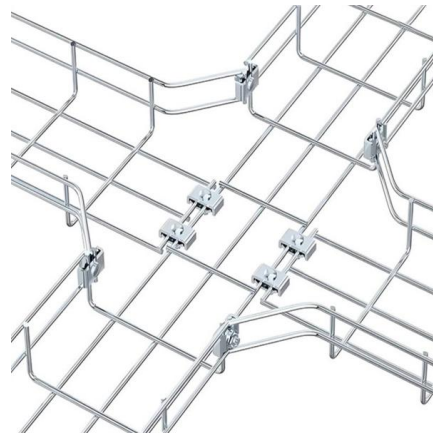

### **96 Cores Outdoor FTTH Fiber Optic Cable Junction Box**

96 Cores Outdoor FTTH Fiber Optic Cable Junction Box with Reinforced SC Connector This fiber optic splitter box is able to hold up to 8pcs reinforced

## 96 Core Fiber Optic Termination Box Outdoor IP65 Wall

IP65 96 core Outdoor Fiber Optic Termination Box manufactured by ANC International Co., Limited is available for the distribution and terminal connection