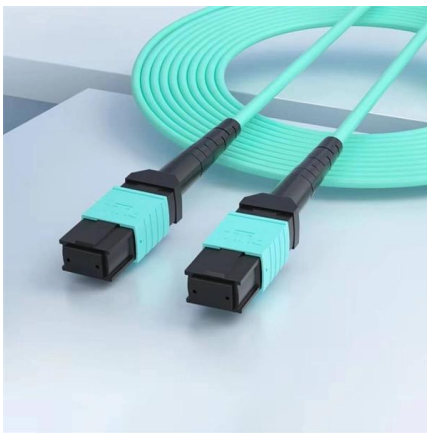

96 Core Fiber Optic Termination Box Outdoor IP65 Wall

IP65 96 core Outdoor Fiber Optic Termination Box manufactured by ANC International Co., Limited is available for the distribution and terminal connection