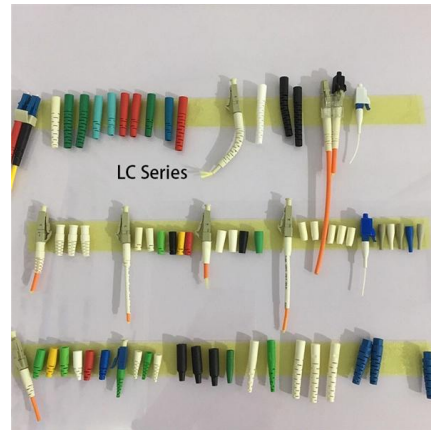

ALLAN 86MMx86mm FTTH Fiber Panel Fiber Optic

Buy ALLAN 86MMx86mm FTTH Fiber Panel Fiber Optic Terminal Dual SC Junction Box Wall Mount 2 Cores Box online today! Features: 1. 2-port wall or pole type