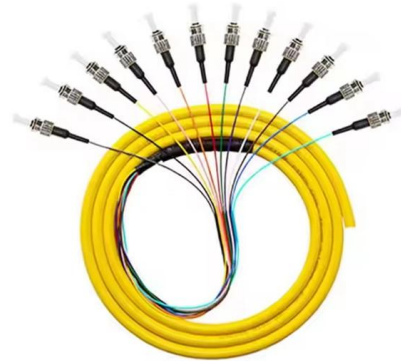

96 Core Sc FTTH Odc Outdoor Optical Fiber Junction

The Fiber Optic Terminal Box is a kind of fiber optic management products used