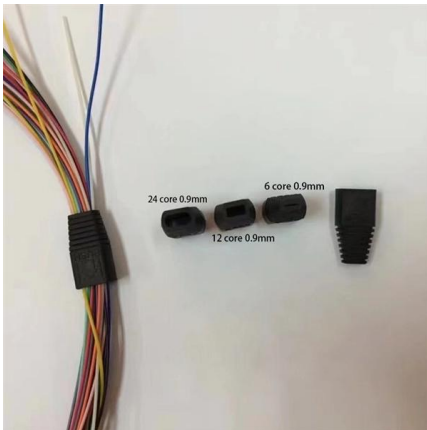

### 96 Core In

96 Core In-Line Fiber Optic Splitter Box, Splitter Junction Box (FOSC), also called fiber optic junction box or enclosures. It is the cable terminated access point, then

### 24 Core Fiber Optic Termination Box/ Junction Box

Product Description FTKS-1805-16F 24 core Fiber Optic Termination Box/ Junction box 1. Product Description This box is used as a termination point for the feeder

### Fiber Optic Junction Box

Find dual SC fiber optic terminal boxes, waterproof enclosures, FTTH panels, and junction boxes in 86x86mm size. Made of ABS material, ideal for indoor/outdoor applications like CCTV, CATV, and

### 96 core capacity outdoor fiber distribution cabinet

This 96 Core Fiber Optic Termination Box is very suitable for FTTH uses and cross-connecting

outdoor optical cables. 96 Core Fiber Optic Termination Box is a