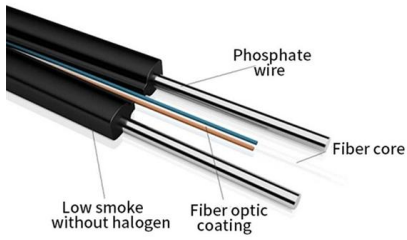

ABS/PP 96 Core IP68 Fiber Optic Closure (2 in 2 out)

They support both direct and splitting connections, making them