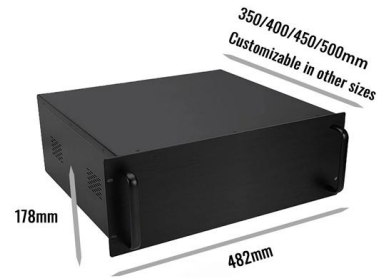

Cable Tray Size Calculation for Project Engineers

Choosing the appropriate size and dimensions for a cable tray is critical for performance, maintenance, and potential future improvements. Cable

Cable tray calculator revisited , Greenwood

There are big differences between domestic and commercial solar system design with the use of cable tray, and in this presentation we will look at the use of cable tray on the roof of a large distribution

Choosing the right wire basket tray White Paper

Solution: Eaton's B-Line series Flextray wire basket tray and splices out preforms many other mesh trays, helping ensure the integrity and quality of cable pathways.