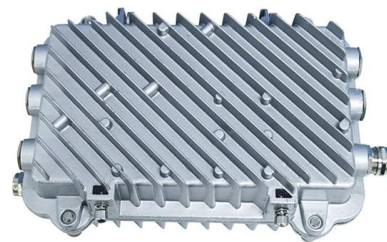

SFP Optical Transceiver Technology Overview - aobla

The Small Form-factor Pluggable (SFP) optical transceiver has become a fundamental component in modern networking infrastructure. These compact, hot-swappable devices serve as