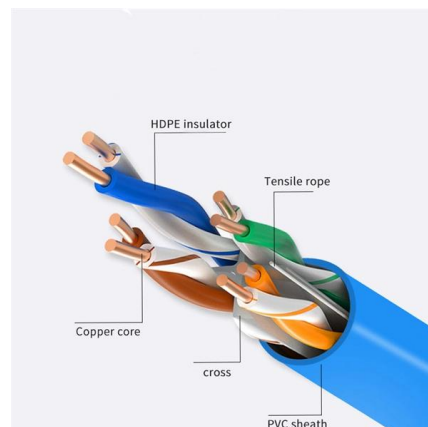

MÓDULO OPTICO SFP+ 10G LR 10KM 1310NM LC SMF DOM

Compra módulo SFP+ 10GBASE-LR 1310nm con alcance de 10km y conector LC en Panamá. Ideal para fibra monomodo en redes de campus y centros de datos. Alto rendimiento, monitoreo DOM y