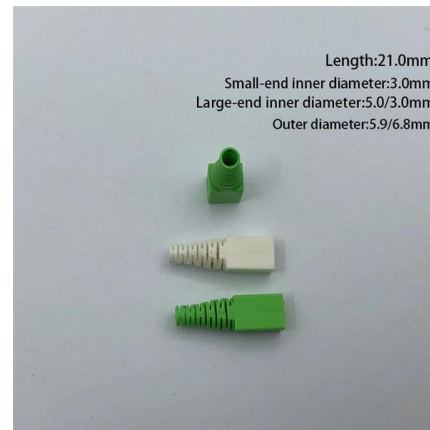

Fortinet FN-TRAN-SFP+SR, SFP+ in Panama , Pana Compu

Buy Fortinet FN-TRAN-SFP+SR, SFP+ online in Panama. View images, product information and specifications.