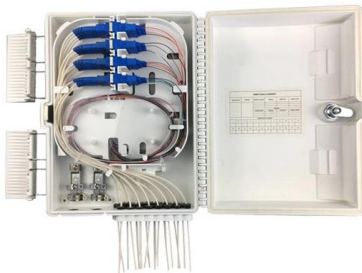

SFP Optical Transceiver Products , Syrotech Networks

An SFP (Small Form-Factor Pluggable) is a compact, hot-pluggable transceiver used in telecommunications and data networks for high-speed connectivity. Supporting