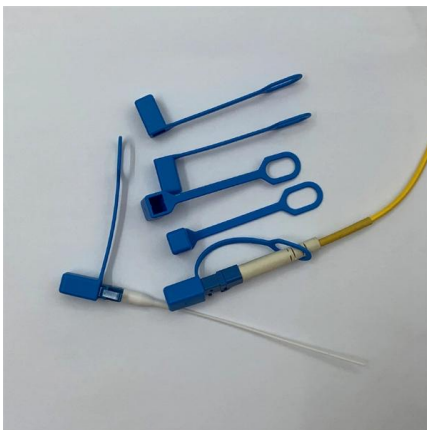

Adam Tas Corridor Energy

Panama Vertical Optical Cable Junction Box

Panama Vertical Optical Cable Junction Box

Distributors: Splice Boxes & Optical Network Terminal

The splice box functions as a connection point between the fiber optic installation cable and pigtails. Within the splice cassette, the fiber optic cable is carefully

Submarine Cable (Joint Box and Splitter) , TeleTechno

It allows connection and branch for long distance submarine communication line, and repair of broken submarine optical cable.

Optical Cable Junction Boxes: Functions and Features

Optical cable junction boxes are used in various communication paths, either wall mounted, aerial, in pipes or buried in the ground. In some

Fiber optic junction box, Fiber optic terminal box

A pre-assembled terminal distribution box is an